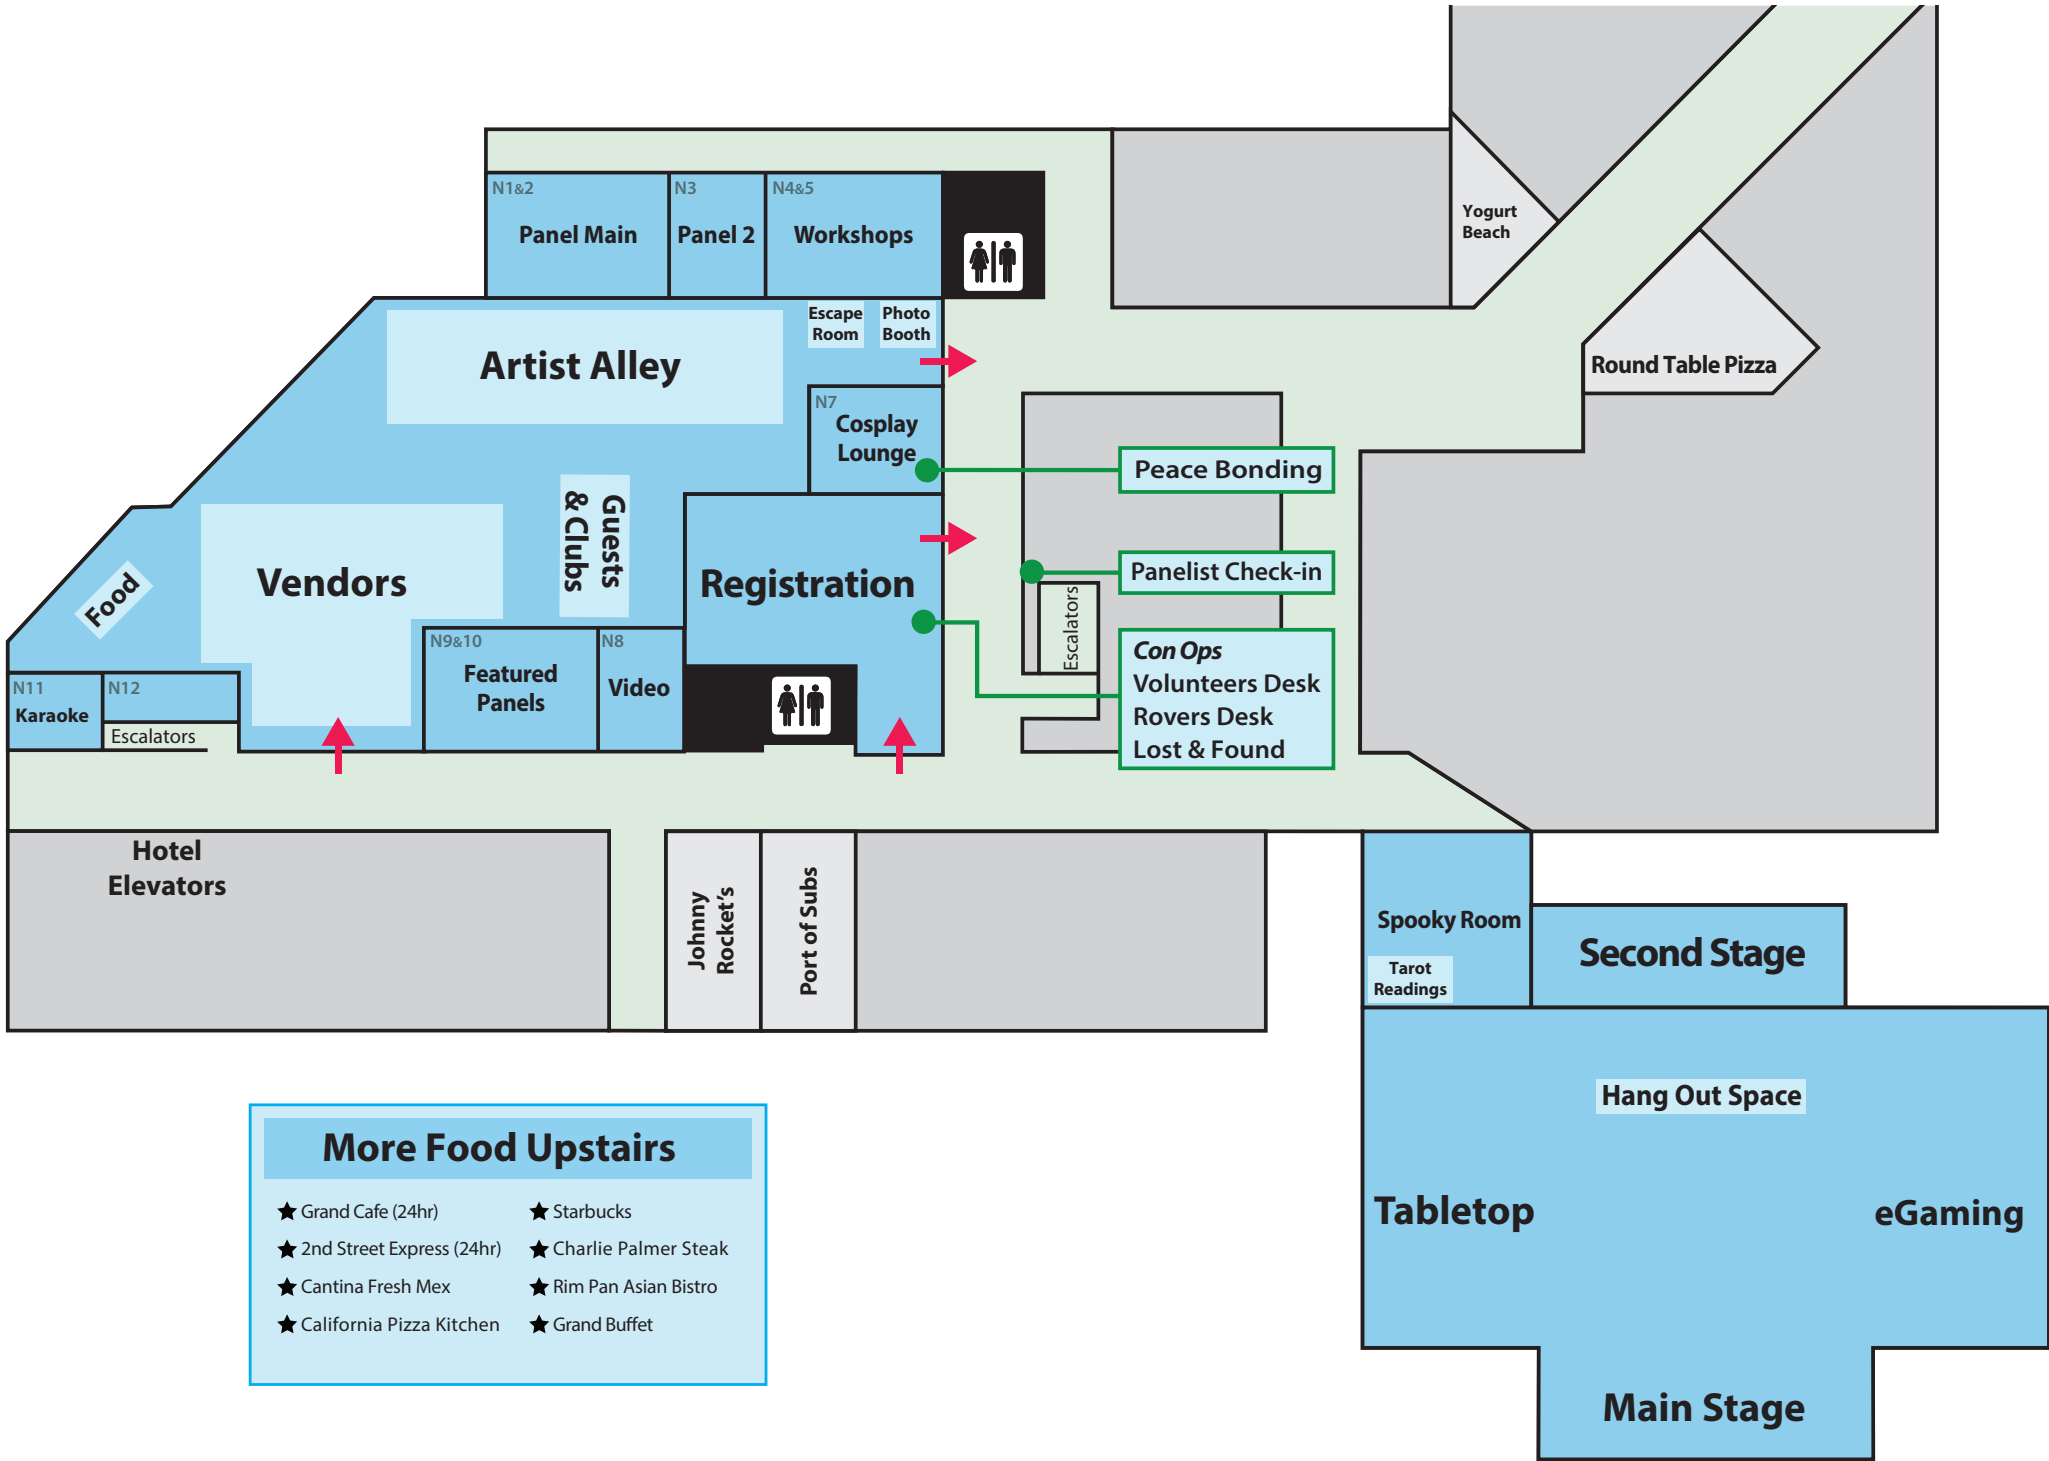

More Food Upstairs

- ★ Grand Cafe (24hr)
- ★ Starbucks
- ★ 2nd Street Express (24hr)
- ★ Charlie Palmer Steak
- ★ Cantina Fresh Mex
- ★ Rim Pan Asian Bistro
- ★ California Pizza Kitchen
- ★ Grand Buffet