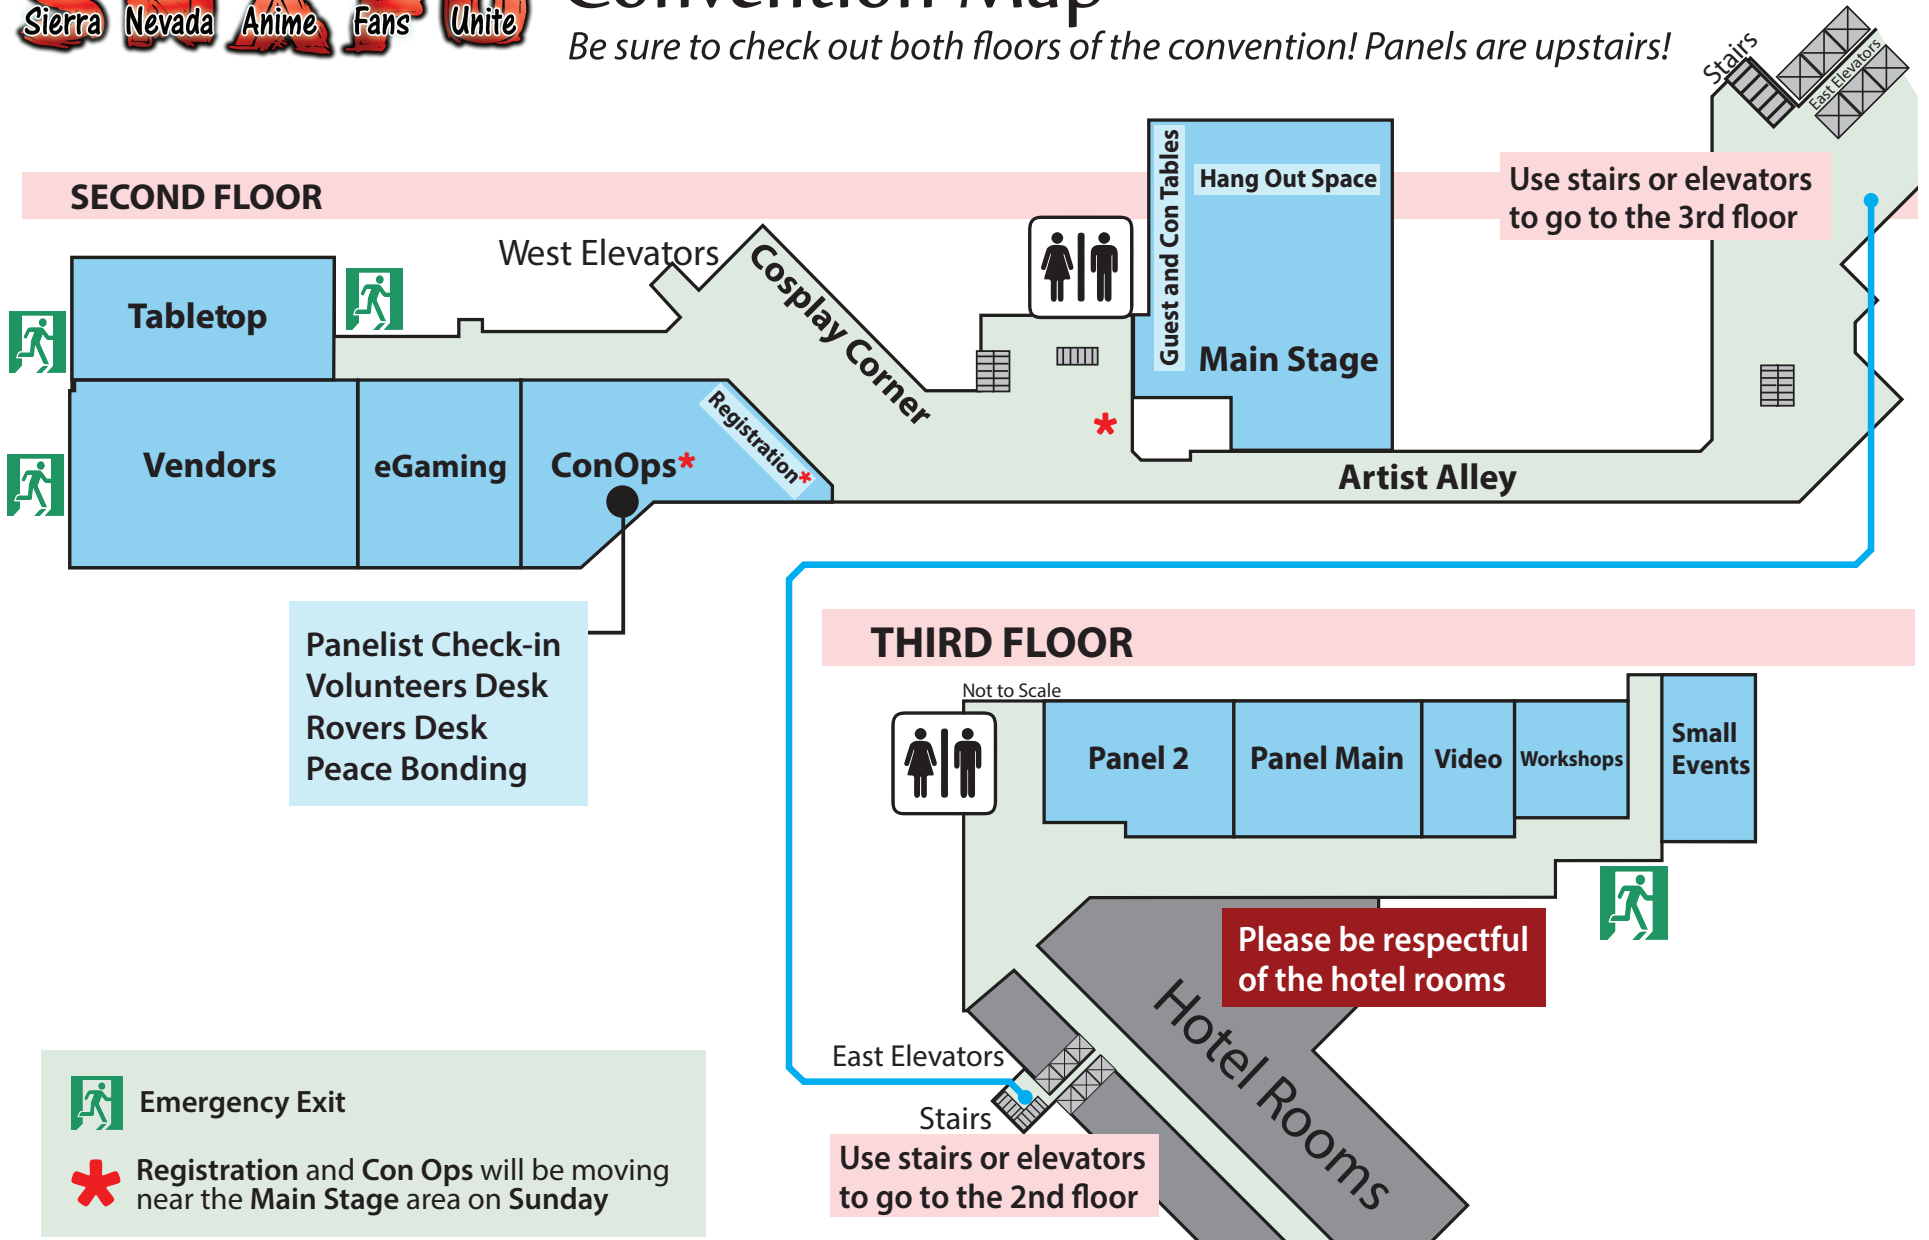

* Two items free, \$5 for each additional item; \$5 for an 8x10
** Badges and Program book free, \$5 on product, \$8.00 for an image; \$10 to record a voice mail greeting

Sunday October 8, 2017						
Time	12:00 AM	1:00 AM	2:00 AM	3:00 AM	4:00 AM	5:00 AM
Main Stage	Rave					
Video Main	Drifters 1-3 (16+)		Fate/Kaleid Liner PRISMA ★ILLYA 1-3		Puella Magi Madoka Magica 1-3	
Panel Main	Hentai Nights (18+)					
Work Shops	Nude Figure Drawing Panel (18+) (con't, no late entries)					
E-Gaming	24-Hour Gaming Action!					
Tabletop Room	Dragon BPS	Tabletop and Chill				
	Pathfinder Society	SFS 1-03: Yesteryear's Truth				
		PFS 9-04: The Unseen Inclusion				

Sunday October 8, 2017							
Time	6:00 AM	7:00 AM	8:00 AM	9:00 AM	10:00 AM	11:00 AM	
Main Stage	Always something to see here!						
Video Main	Saga of Tanya the Evil 1-3 (16+)		.hack//SIGN 1-3		Outbreak Company 1-3		
Panel Main					RWBV Cosplay Meetup	Crossover QnA w/ Black Butler	
Panel 2						Welcome to the Host Club (16+)	
Work Shops						3½ Steps to Draw Anything	
Small Events						VIP Meet, Greet, and Treat	
E-Gaming	24-Hour Gaming Action!						
Tabletop Room	Pathfinder Society					Pathfinder Society Quests	
						PFS 9-05: Call of the Copper Gate	
						Starfinder Society Quests	
	Card Games					SFS 1-04: Cries From the Drift	
						UFS Demo	
Paint & Take						Paint and Take	

Convention Map

Be sure to check out both floors of the convention! Panels are upstairs!

 Emergency Exit

 Registration and Con Ops will be moving near the Main Stage area on Sunday