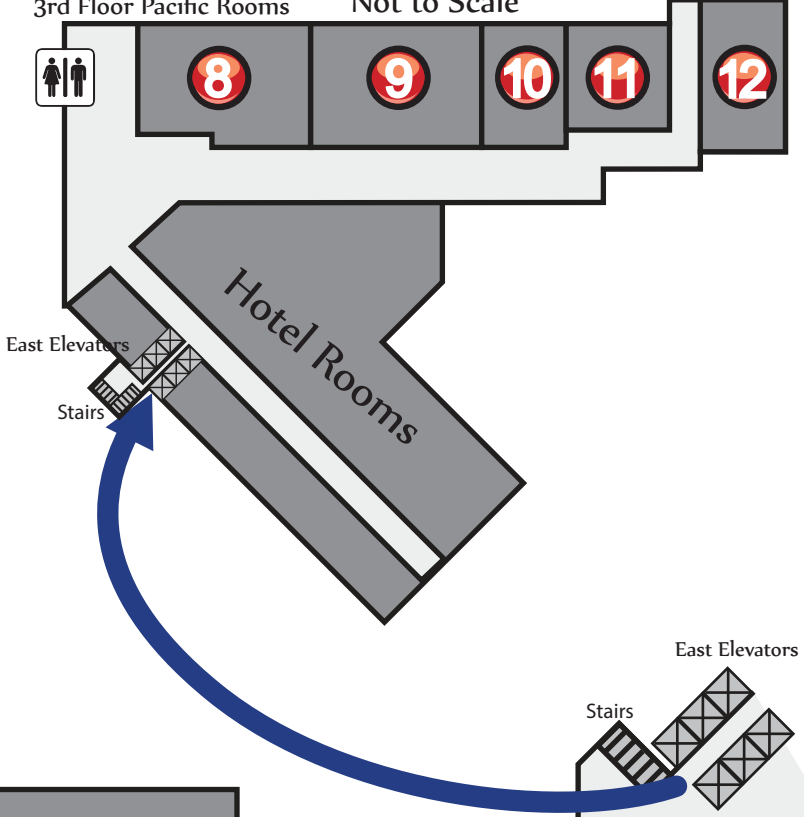

1 Main Area -Main Stage	7 ConOps -Panelist Check-in -Cosplay Repair Station -Volunteers Desk -Rovers Desk -Peace Bonding	8 Panel/Video
2 Vendors		9 Panel
3 Artist Alley		10 Video
4 eGaming		11 Workshop
5 Clubs/Organizations Tables		12 Karaoke
6 Registration		13 Table Top
		Emergency Exit

3rd Floor Pacific Rooms Not to Scale